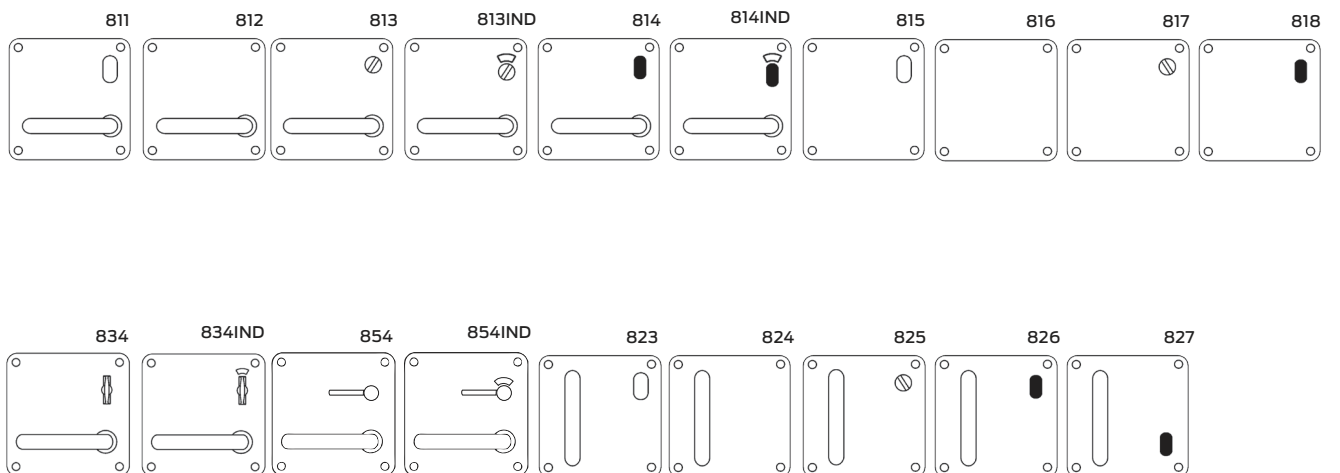

Specification guide

Lever	Function	Handing	Finish
Alpha A	refer following pages	Right hand RH	Satin chrome plate SCP
Bergen B		Left hand LH	

1. Lever
Select the desired lever e.g. Alpha LA
2. Function
Select the desired function e.g. 803 External plate LA803
3. Handing
Select the desired handing e.g. Left hand LA803LH
4. Finish
Select the desired finish e.g. Satin chrome plate LA803LHSCP

Handing guide

Specifications

Door type	Timber or metal
Door thickness	32mm to 50mm
Spindle size	7.6mm
Compatible locks/ latches	Legge 990MF Series mortice locks
Fixing	Back to back, external plates concealed fixing, screws supplied with exterior plates only, screw length 75mm
Materials	Forged brass
Finish	Satin chrome plate
Warranty	10 year mechanical

Fixing dimensions

External plates and pulls for left hand doors

Internal plates and pulls for left hand doors

Legend

Turn snib		LED	
Cylinder hole		Large turn	
Emergency button		Indicating	
Turn bar		Anti-ligature knob	

Note LED is available on request. Pulls are shown with vertical handles as standard however horizontal pulls are available on request

External plates and pulls for right hand doors

Internal plates and pulls for right hand doors