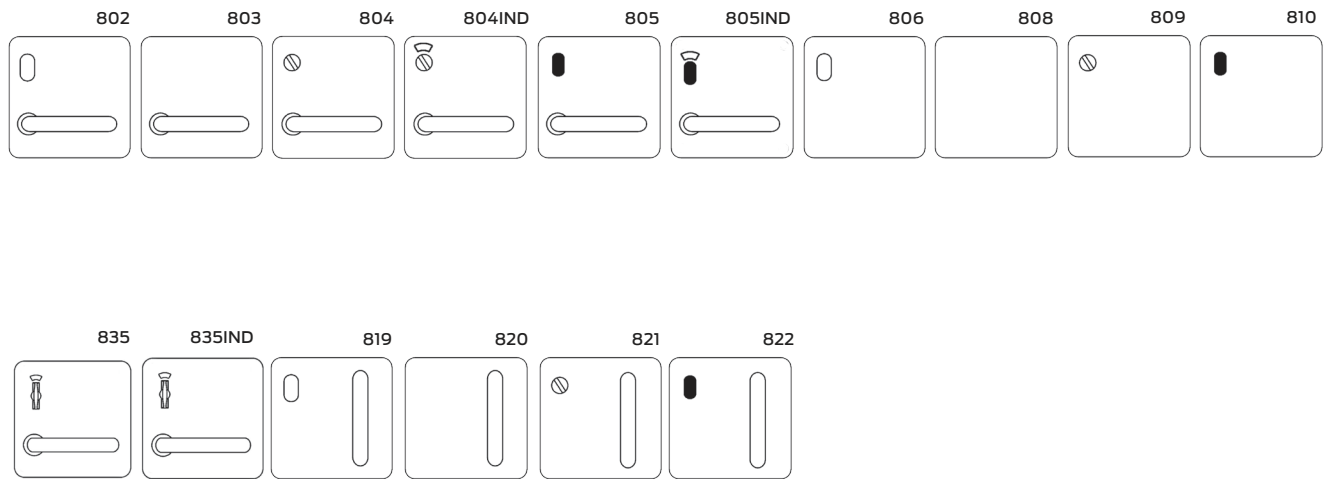

Specification guide

Lever	Function	Handing	Finish
Alpha A	refer following pages	Right hand RH	Satin chrome plate SCP
Bergen B		Left hand LH	

1. Lever
Select the desired lever e.g. Alpha LA
2. Function
Select the desired function e.g. 803 External plate LA803
3. Handing
Select the desired handing e.g. Left hand LA803LH
4. Finish
Select the desired finish e.g. Satin chrome plate LA803LHSCP

Handing guide

Specifications

Door type	Timber or metal
Door thickness	32mm to 50mm
Spindle size	7.6mm
Compatible locks/ latches	Legge 990MF Series mortice locks
Fixing	Back to back, external plates concealed fixing, screws supplied with exterior plates only, screw length 75mm
Materials	Forged brass
Finish	Satin chrome plate
Warranty	10 year mechanical

Fixing dimensions

External plates and pulls for left hand doors

Internal plates and pulls for left hand doors

Legend

Turn snib		LED	
Cylinder hole		Large turn	
Emergency button		Indicating	
Turn bar		Anti-ligature knob	