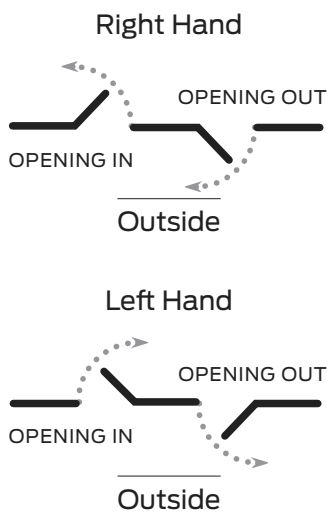

Features

- Constructed of quality components, with forged brass levers and plates
- Heavy duty spring provides a smooth, fast return action of the lever and minimises droop extending the life of the furniture
- A 10 year warranty provides specifiers and end users with assured quality and performance
- Suitable for use on fire door assemblies when used with fire rated locks and latches

Specification guide

Lever	Function	Handing	Finish
Alpha A	refer following pages	Right hand RH	Satin chrome plate SCP
Bergen B		Left hand LH	

1. Lever
Select the desired lever e.g. Alpha LA
2. Function
Select the desired function e.g. 803 External plate LA803
3. Handing
Select the desired handing e.g. Left hand LA803LH
4. Finish
Select the desired finish e.g. Satin chrome plate LA803LHSCP

Handing guide

Specifications

Door type	Timber or metal
Door thickness	32mm to 50mm
Spindle size	7.6mm
Compatible locks/ latches	Legge 990MF Series mortice locks
Fixing	Back to back, external plates concealed fixing, screws supplied with exterior plates only, screw length 75mm
Materials	Forged brass
Finish	Satin chrome plate
Warranty	10 year mechanical

Fixing dimensions

External plates and pulls for left hand doors

Internal plates and pulls for left hand doors

Legend

Turn snib		LED	
Cylinder hole		Large turn	
Emergency button		Indicating	
Turn bar		Anti-ligature knob	