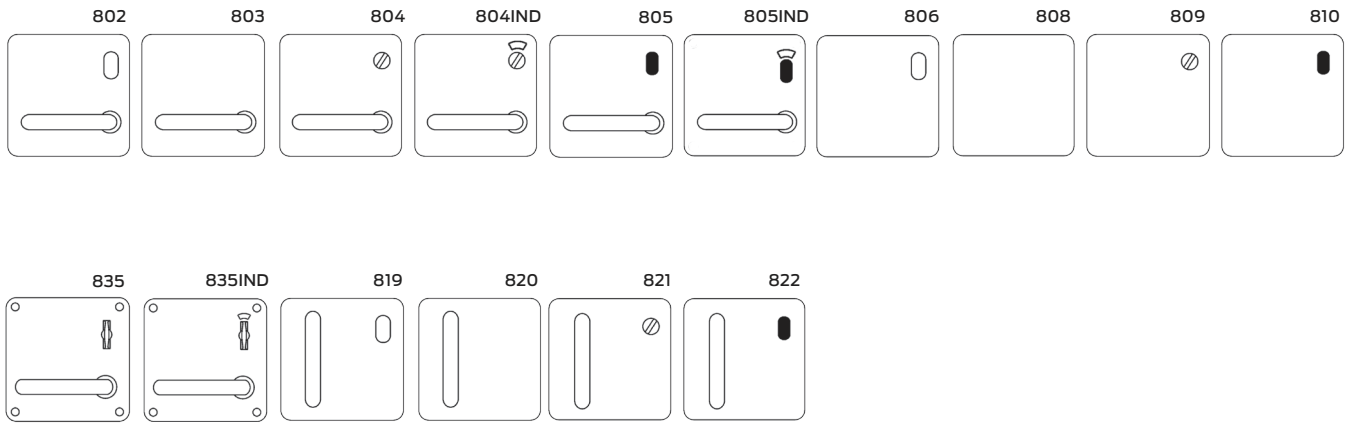

Handing guide

Specifications

Door type	Timber or metal
Door thickness	32mm to 50mm
Spindle size	7.6mm
Compatible locks/ latches	Legge 990MF Series mortice locks
Fixing	Back to back, external plates concealed fixing, screws supplied with exterior plates only, screw length 75mm
Materials	Forged brass
Finish	Satin chrome plate
Warranty	10 year mechanical

Fixing dimensions

External plates and pulls for left hand doors

Internal plates and pulls for left hand doors

Legend

Turn snib		LED	
Cylinder hole		Large turn	
Emergency button		Indicating	
Turn bar		Anti-ligature knob	

Note LED is available on request. Pulls are shown with vertical handles as standard however horizontal pulls are available on request

External plates and pulls for right hand doors

Internal plates and pulls for right hand doors