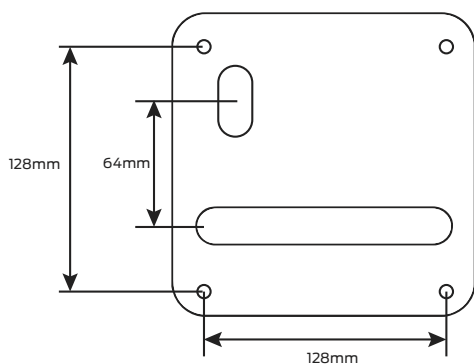

Specification guide

Lever	Function	Handing	Finish
Alpha A	refer following pages	Right hand RH	Satin chrome plate SCP
Bergen B		Left hand LH	

1. Lever
Select the desired lever e.g. Alpha LA
2. Function
Select the desired function e.g. 803 External plate LA803
3. Handing
Select the desired handing e.g. Left hand LA803LH
4. Finish
Select the desired finish e.g. Satin chrome plate LA803LHSCP

Handing guide

Specifications

Door type	Timber or metal
Door thickness	32mm to 50mm
Spindle size	7.6mm
Compatible locks/ latches	Legge 990MF Series mortice locks
Fixing	Back to back, external plates concealed fixing, screws supplied with exterior plates only, screw length 75mm
Materials	Forged brass
Finish	Satin chrome plate
Warranty	10 year mechanical

Fixing dimensions

External plates and pulls for left hand doors

Internal plates and pulls for left hand doors

Legend

Turn snib		LED	
Cylinder hole		Large turn	
Emergency button		Indicating	
Turn bar		Anti-ligature knob	