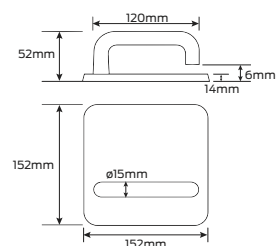

Legge 800 Series designs

Alpha