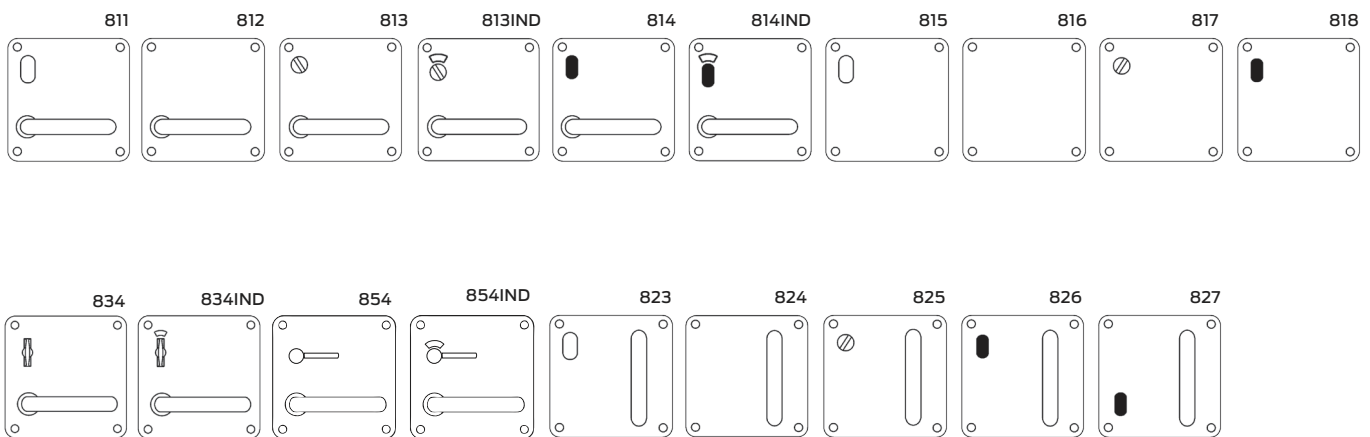

Handing guide

Specifications

Door type	Timber or metal
Door thickness	32mm to 50mm
Spindle size	7.6mm
Compatible locks/ latches	Legge 990MF Series mortice locks
Fixing	Back to back, external plates concealed fixing, screws supplied with exterior plates only, screw length 75mm
Materials	Forged brass
Finish	Satin chrome plate
Warranty	10 year mechanical

Fixing dimensions

External plates and pulls for left hand doors

Internal plates and pulls for left hand doors

Legend

Turn snib		LED	
Cylinder hole		Large turn	
Emergency button		Indicating	
Turn bar		Anti-ligature knob	

Note LED is available on request. Pulls are shown with vertical handles as standard however horizontal pulls are available on request

External plates and pulls for right hand doors

Internal plates and pulls for right hand doors